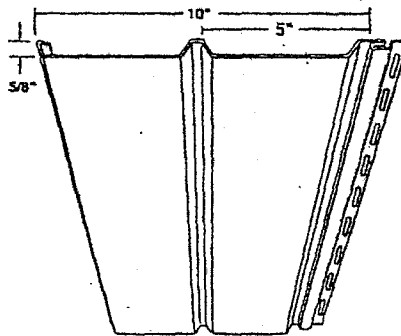

# Pro-Series Vinyl Soffit

**Product Code/Description**

**Color Availability**

PSS10N

Double 5" Premium  
Non-Ventilated Panel

Nominal .046" Thick  
Finish: Brushed  
Length: 12'  
20 Pcs./Ctn.  
2 Sqs./Ctn.  
107 Lbs./Ctn.