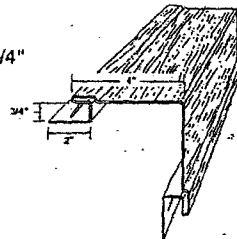

ALCOA
HOME EXTERIORS

Product Code/Description **Color Availability**

AW0P06
Universal
Outside Corner Post - 3/4"
Nominal .046" Thick
Length: 10'
10 Pcs./Ctn.
50 Lbs./Ctn.