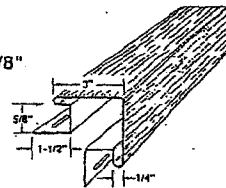

- White
- Almond
- Brookstone
- Cameo
- Champaign
- Classic Cream
- Colonial Yellow
- Desert Sand
- Everest
- Harbor Grey
- Linen
- Pebblestone Clay
- Sage
- Sandtone
- Silver Grey
- Victorian Grey
- Village Green
- Wicker

- American Walnut ★
- Aspen Grey
- Cape Cod Grey
- Glacier Blue
- Natural Cedar
- Timber Stone
- Woodland Green

- Pine Needle
- Redwood
- Sawmill

AW0P05
Universal
Outside Corner Post - 5/8"
Nominal .046" Thick
Length: 10'
10 Pcs./Ctn.
37 Lbs./Ctn.