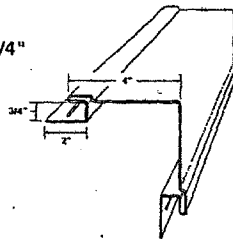

- White
- Almond
- Brookstone
- Cameo
- Champaign
- Classic Cream
- Colonial Yellow
- Desert Sand
- Everest
- Harbor Grey
- Linen
- Pebblestone Clay
- Sage
- Sandtone
- Silver Grey
- Victorian Grey
- Village Green
- Wicker

MT0P06
Universal
Outside Corner Post - 3/4"
Nominal .046" Thick
Length: 10'
10 Pcs./Ctn.
51 Lbs./Ctn.